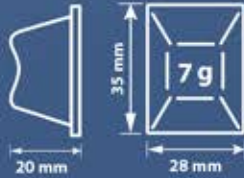

9805.ODB14.0A ←

Üretim Kapasitesi | 140 kg
Production Capacity | gün / day

Soğutma Tipi | Hava Soğutmalı
Cooling Type | Air Cooled

Buz Tipi | Düz
Ice Type | Flat Ice Cube

FROZEN RUN

Hotel	●●
Restaurant	●
Fastfood	●●●●●●●●
Bar	●●
Disco	●●●●●●
Fish market	○
Supermarket	○
Medical	○
Spa	○
Industry	○

7506.OB390.00 ←

	Gaz Tipi / Gas Type R452A		Güç / Power 1400W
	Ağırlık / Weight 73 kg		Amper / Fuse 16A
	Elektrik Değeri / Electricity 220V - 50hz		Net Ölçü / Net Dimension 540 x 544 x 747mm

Görseldeki ürün için 3 kod birlikte sipariş edilmelidir.
3 codes must be ordered together for the product in the image.

Hazne kodu / Bin code: B 390

Kit kodu / Top kit code: 2506.OB390.00.900.00