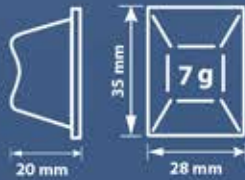

FROZEN RUN

Hotel	●●
Restaurant	●
Fastfood	●●●●●●●●
Bar	●●
Disco	●●●●●●
Fish market	○
Supermarket	○
Medical	○
Spa	○
Industry	○

7506.0B390.00 ←