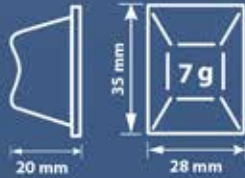

Buz Tipi | Düz
Ice Type | Flat Ice Cube

FROZEN RUN

Hotel	●●
Restaurant	●
Fastfood	●●●●●●●●
Bar	●●
Disco	●●●●●●
Fish market	○
Supermarket	○
Medical	○
Spa	○
Industry	○

7506.0B390.00 ←

	Gaz Tipi / Gas Type R452A		Güç / Power 1600W
	Ağırlık / Weight 90 kg		Amper / Fuse 20A
	Elektrik Değeri / Electricity 220V - 50hz		Net Ölçü / Net Dimension 770 x 550 x 805mm