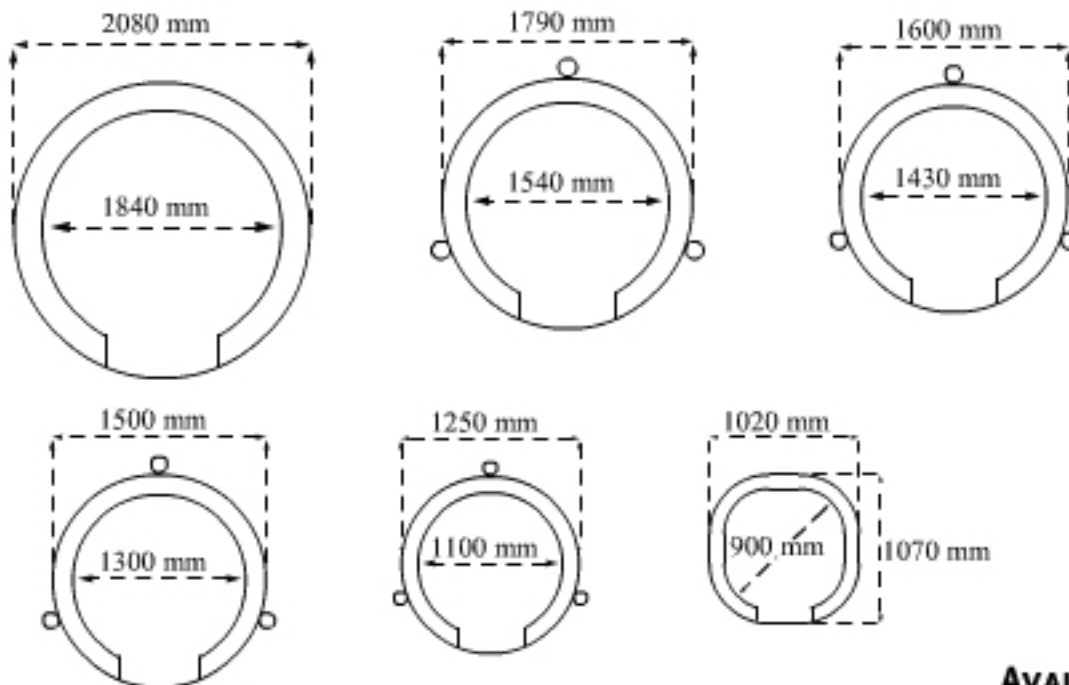

## MEC 80

ASSEMBLED RAW MONO-BLOCK TO BE WALLED AT YOUR CHOICE  
 THIS OVEN DOESN'T REQUIRE ANY KIND OF PACKAGING: ITS STEEL STRUCTURE HAS BEEN STUDIED TO BE EASILY TRANSPORTED, WITHOUT ANY RISK OF DAMAGE.  
 INCORPORATED PALLET, IT COULD BE HUNG BY A HOOK

ALL OUR OVENS COULD BE FITTED WITH GAS ARRANGEMENT.

TECHNICAL DETAILS MEC 80

**AVAILABLE SIZES**  
 OVEN HEIGHT 950 MM. ABOUT